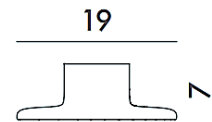

Brand: **KARTELL**
Item type: Coat Hanger
Item code: 4752/AM
Designer: Patricia Urquiola
Color: Amber
Dimension: Ø19 x 6 cm

0.36

Please click the link for more option and finishes:

https://www.kartell.com/IT/it/patricia-urquiola/jellies-coat-hangers/04752?variantName=x_colorVariant&variantValue=AM